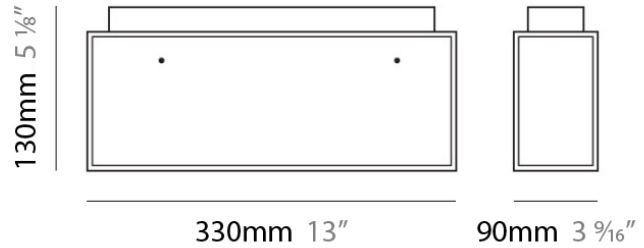

DOMINO SURFACE

D82075

PROJECT _____

TYPE _____

NOTES _____

QUANTITY _____

DATE _____

GENERAL

Series: Domino

Brand: Panzeri

Division: Design

Mounting Type: Surface

Mounting Location: Ceiling

Subcategory: Ambient

PHYSICAL

Shape: Rectangle

Length (mm): 330

Length (in): 13

Width (mm): 90

Width (in): 3 1/2

Height (mm): 130

Height (in): 5 1/8

Light Distribution: Downlight

Weight (kg): 2.3

Weight (lbs): 5

Diffuser: Frosted White Glass

Fixture Material: Stainless Steel

ELECTRICAL

Number of Lamps: 3

Lamp Type: LED Retrofit / Halogen

Lamp Shape: T4

Bulb Included: Bulb Not Included

Total Output Wattage (W): 21 / 105

Max. Wattage Per Lamp (W): 7 / 35

Lamp Base: G9

Input Voltage (V): 120

LED

OPTICAL

RATINGS AND CERTIFICATIONS

Certified By: CSA Certified to UL and CSA Standards

IP rating: IP40