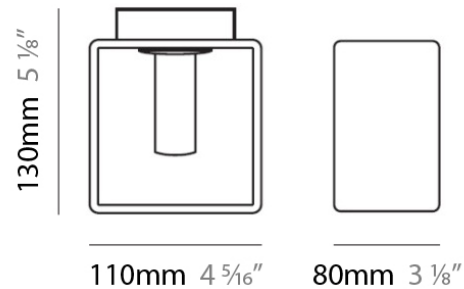

DOMINO SURFACE

D82033-WHI

GENERAL

Series: Domino _____

Brand: Panzeri _____

Division: Design _____

Mounting Type: Surface _____

Mounting Location: Ceiling _____

Subcategory: Ambient _____

PHYSICAL

Shape: Rectangle _____

Length (mm): 110 _____

Length (in): 4 ⁵/₁₆ _____

Width (mm): 80 _____

Width (in): 3 ¹/₈ _____

Height (mm): 130 _____

Height (in): 5 ¹/₈ _____

Light Distribution: Direct / Indirect _____

Weight (kg): 1.23 _____

Weight (lbs): 2.71 _____

Diffuser: Matte White Blown Glass _____

Fixture Material: Glass / Aluminum _____

ELECTRICAL

Number of Lamps: 1 _____

Lamp Type: LED Retrofit / Halogen _____

Lamp Shape: T4 _____

Bulb Included: Bulb Not Included _____

Total Output Wattage (W): 13 / 60 _____

Max. Wattage Per Lamp (W): 13 / 60 _____

Lamp Base: G9 _____

Input Voltage (V): 120 _____

LED

OPTICAL

RATINGS AND CERTIFICATIONS

Certified By: Certified for North American Standards _____

IP rating: IP20 _____