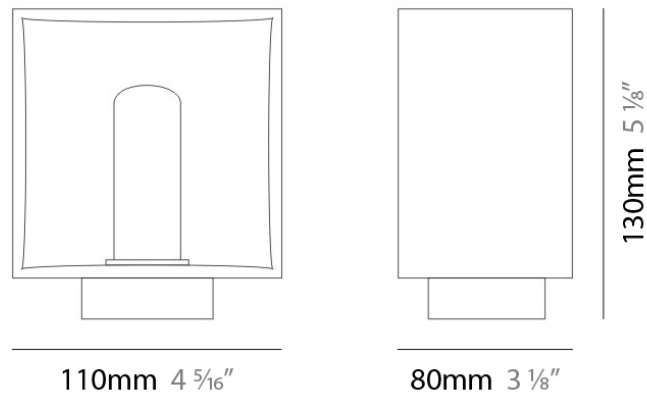

DOMINO PORTABLE

D84080

PROJECT	
TYPE	
NOTES	
QUANTITY	
DATE	

GENERAL

Series: Domino
Brand: Panzeri
Division: Design
Mounting Type: Portable
Mounting Location: Table
Subcategory: Table

PHYSICAL

Shape: Cube
Length (mm): 110
Length (in): 4 ⁵/₁₆
Width (mm): 80
Width (in): 3 ¹/₈
Height (mm): 130
Height (in): 5 ¹/₈
Light Distribution: Omnidirectional
Weight (kg): 1.23
Weight (lbs): 2.7
Diffuser: Black Blown Glass
Fixture Finish: Metallic Gray
Fixture Material: Glass / Aluminum

ELECTRICAL

Number of Lamps: 1
Lamp Type: LED Retrofit
Lamp Shape: T4
Bulb Included: Bulb Not Included
Total Output Wattage (W): 3
Max. Wattage Per Lamp (W): 3
Lamp Base: G9
Input Voltage (V): 120

LED

OPTICAL

RATINGS AND CERTIFICATIONS

Certified By: CSA Certified to UL and CSA Standards
IP rating: IP40