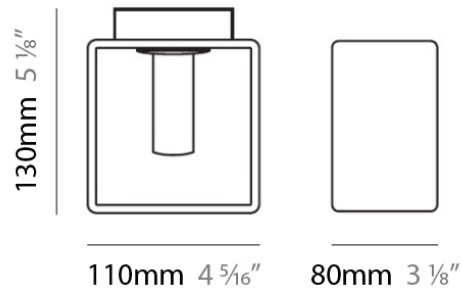

DOMINO SURFACE

D82033-BLK

PROJECT _____

TYPE _____

NOTES _____

QUANTITY _____

DATE _____

GENERAL

Series: Domino

Brand: Panzeri

Division: Design

Mounting Type: Surface

Mounting Location: Ceiling

Subcategory: Ambient

PHYSICAL

Shape: Rectangle

Length (mm): 110

Length (in): 4 ⁵/₁₆

Width (mm): 80

Width (in): 3 ¹/₈

Height (mm): 130

Height (in): 5 ¹/₈

Weight (kg): 1.23

Weight (lbs): 2.7

Diffuser: Black Blown Glass

Fixture Material: Glass / Aluminum

ELECTRICAL

Number of Lamps: 1

Lamp Type: LED Retrofit / Halogen

Bulb Included: Bulb Not Included

Total Output Wattage (W): 3 / 35

Max. Wattage Per Lamp (W): 3 / 35

Lamp Base: G9

Input Voltage (V): 120

LED

OPTICAL

RATINGS AND CERTIFICATIONS

Certified By: CSA Certified to UL and CSA Standards

IP rating: IP40